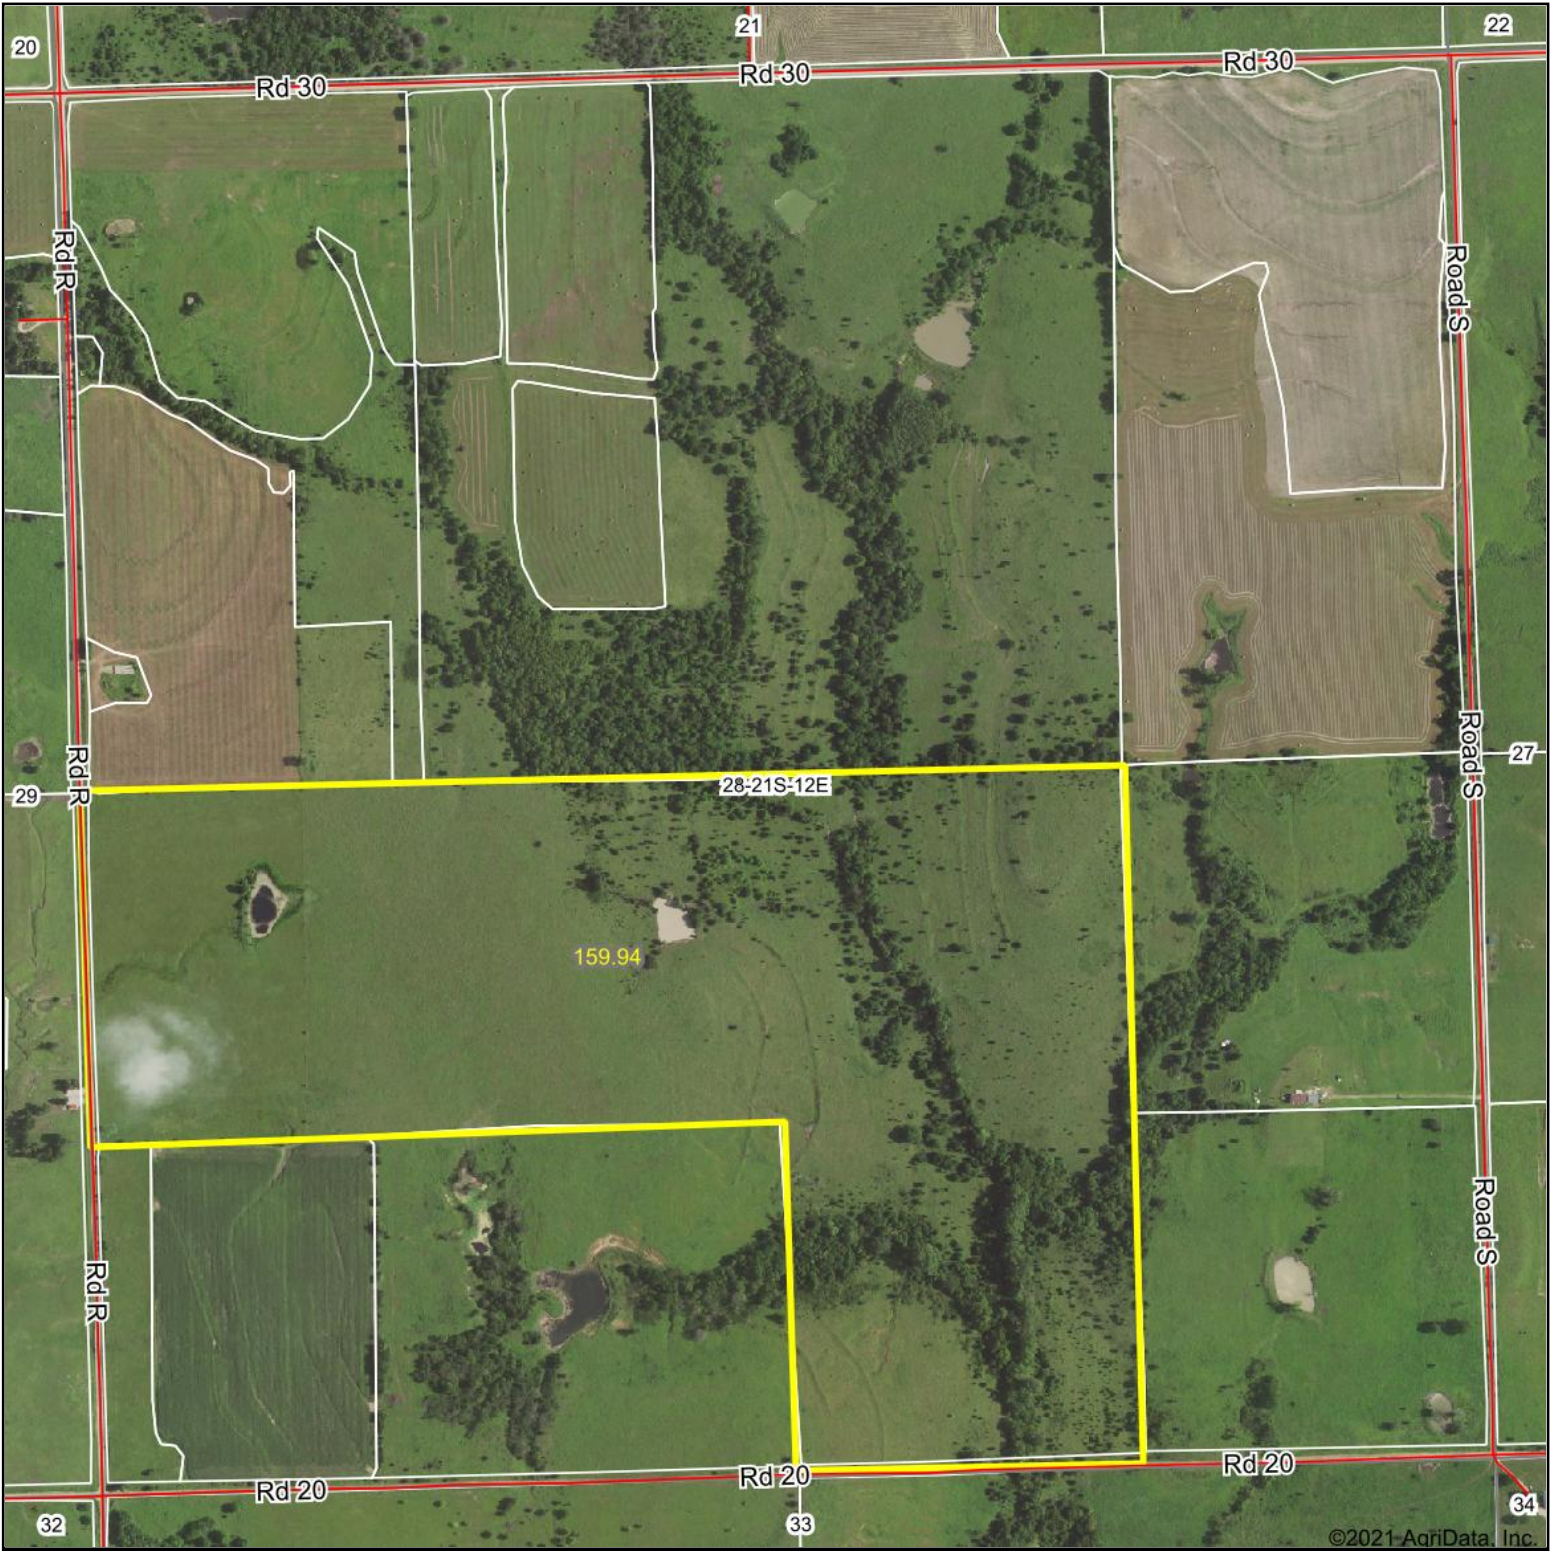

Aerial Map

Map Center: 38.193597, -96.094616

28-21S-12E
Lyon County
Kansas

10/11/2021

Maps Provided By:
 **surety**[®]
CUSTOMIZED ONLINE MAPPING
© AgriData, Inc. 2021 www.AgriDataInc.com

Field borders provided by Farm Service Agency as of 5/21/2008.